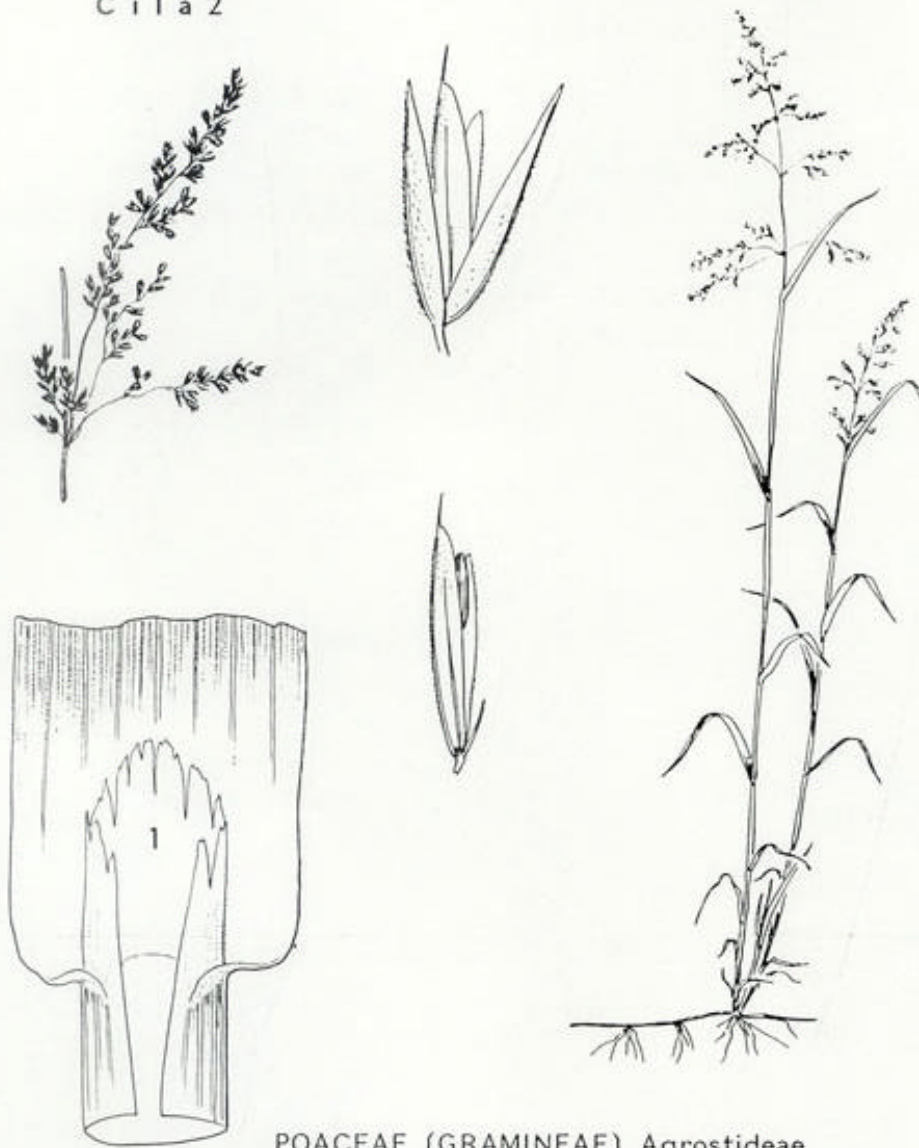

C i l a 2

POACEAE (GRAMINEAE) Agrostideae  
*Cinna latifolia* (Trevir.) Griseb.  
Cila2

drooping woodreed

**FORM:** A cool season, rhizomatous perennial with hollow culms, 7-20dm (2-7ft) tall.

**LEAVES:** Blades thin and flat, deep green, 7-15mm wide, veins very unequal in size, sheaths glabrous and open; auricles lacking; ligules (1) ragged, membranous, 3-8mm long.

**INFLORESCENCE:** Loose, green panicle 15-30cm (6-12in) long, with spreading or drooping branches; spikelets with one floret, 4mm long; lemma awned or awnless; June-Aug.

**HABITAT:** Generally associated with moist woods, meadows and riparian vegetation.