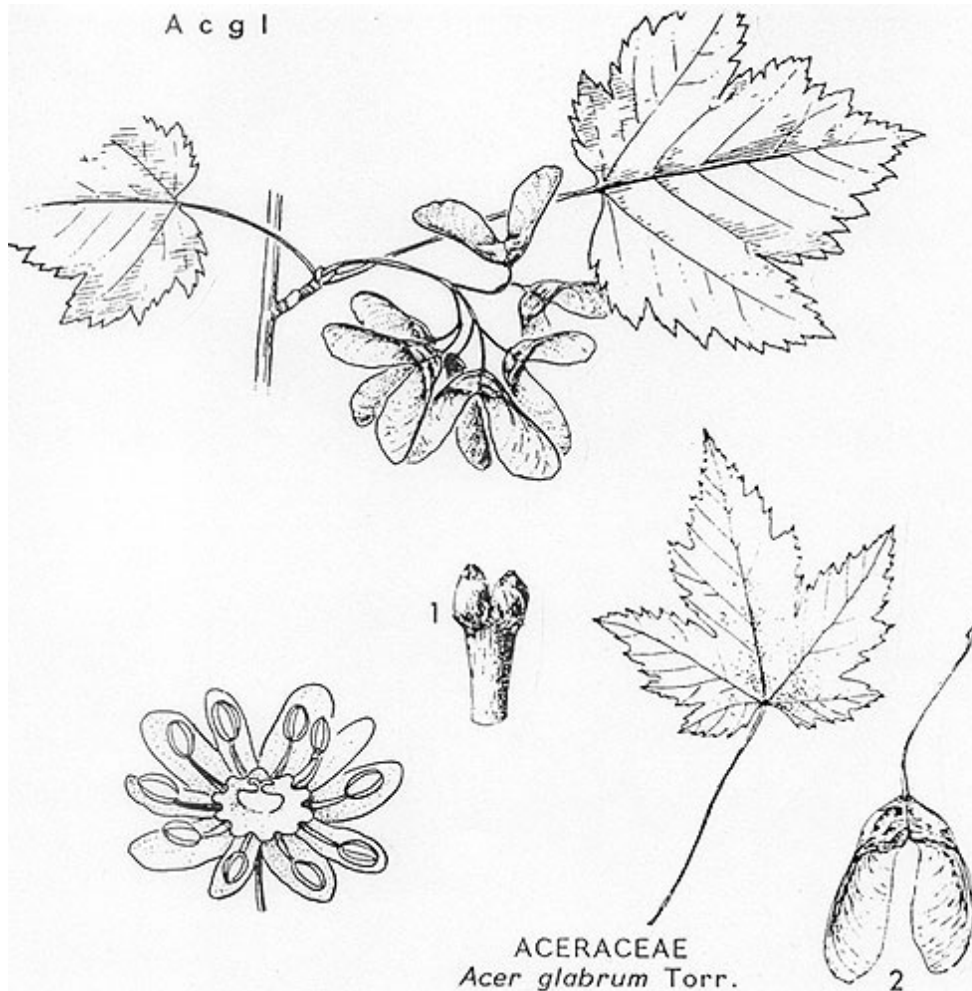

Acgl

ACERACEAE
Acer glabrum Torr.
Acgl

Rocky Mountain maple, Douglas maple

FORM: Shrub (var. *glabrum*) or small tree (var. *douglasii*), 1-10m (3-33ft) tall.

IDAHO CHAMPION: var. *glabrum*: 1973. 5.4in dbh; 16.9in circum. + 25ft tall + 3.75ft crown = 45.8pts; Sawtooth NF.

NATIONAL CHAMPION: var. *douglasii*: 1973. 12in dbh; 38in circum. + 47ft tall + 5.25ft crown = 91pts; Canyon RD, Clearwater NF, ID.

STEMS: Smooth, reddish-purple; old bark grey.

BUDS: Opposite, smooth, red, plump ovate, buds, 3mm long; bud scales paired (1).

LEAVES: Opposite, deciduous, simple, 3-5 toothed, palmately lobed, maplelike leaves, dark green often with reddish tints, 2-14cm (1-6in) long, trifoliolate leaves may frequently be found; var. *glabrum*: leaves more deeply lobed, mostly <6cm wide; var. *douglasii*: leaves shallowly lobed, >6cm wide.

FLOWERS: Small, greenish-yellow, borne in short terminal or axillary clusters; appearing with the leaves; April-June.

FRUIT: Double samaras (2) 2-3cm (1in) long.

NOTES: Only maple native to northern Idaho.