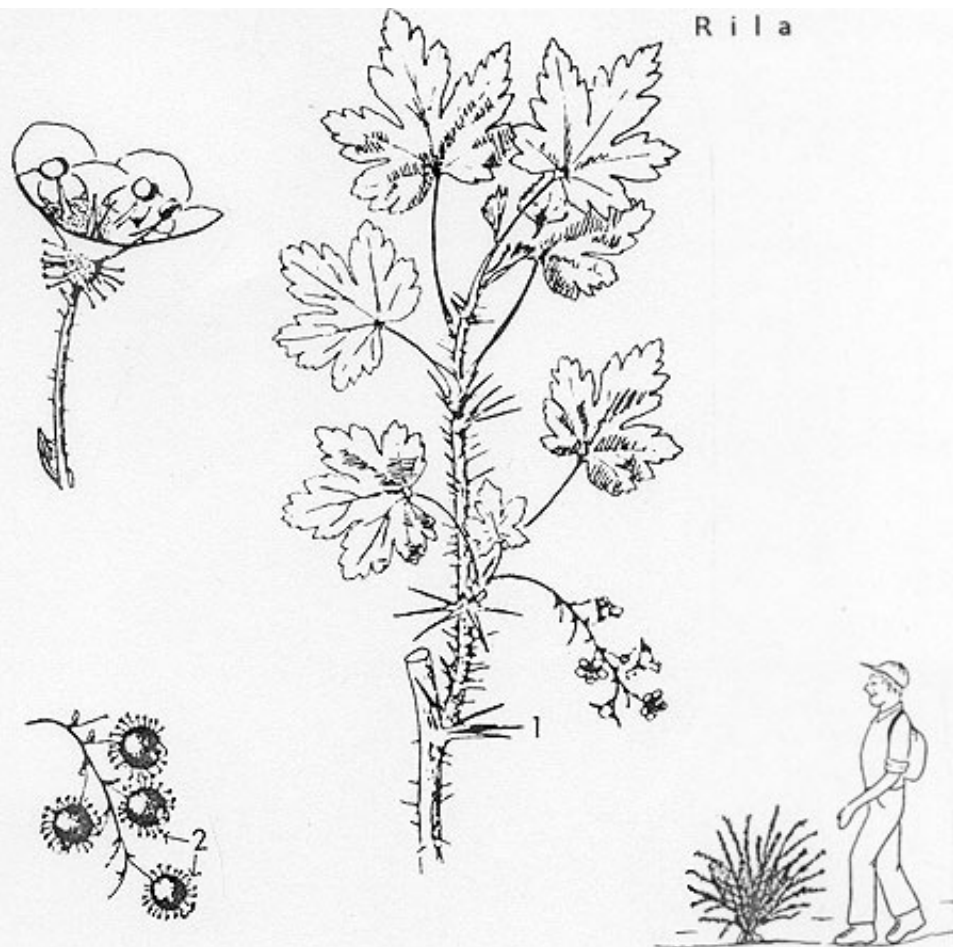

R i l a

GROSSULARIACEAE
Ribes lacustre (Pursh) Foir.
Rila

prickly currant, swamp currant

FORM: Erect to spreading, low to medium shrub, 1-2m (3-7ft) tall; armed with numerous slender, sharp prickles and nodal spines(1).

LEAVES: Alternate, deciduous, palmate or maplelike with cordate base, 2-5cm (1-2in) broad; mostly 5-lobed deeply incised, 1-2 times coarsely serrate, upper leaf surface glossy green and glabrous, underside rather velvety.

FLOWERS: Yellow-green to reddish, shallow saucer-shaped; 7-15 flowers in an elongate raceme; April-July.

FRUIT: Edible, dark purple berry, 6-8mm long, with stalked glands (lollypop-like hairs)(2). falls free from its stalk when ripe.