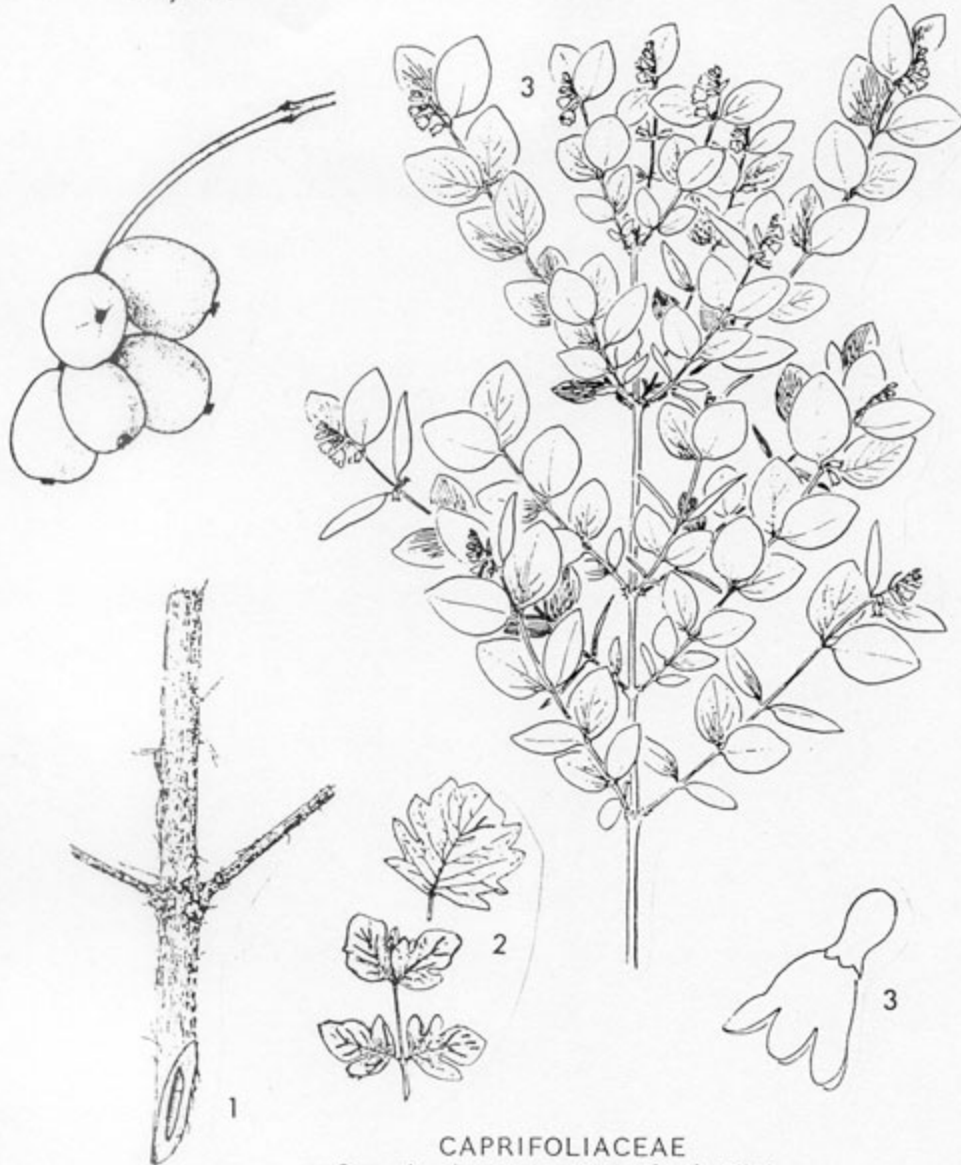

Syal

CAPRIFOLIACEAE
Symphoricarpos albus (L.) Blake
 Syal

common snowberry

FORM: Erect, rhizomatous shrub, 1-2m (3-7ft) tall.
STEMS: Opposite, twigs very slender; older stems have shreddy, greyish bark with hollow, brownish pith (1).
LEAVES: Opposite, deciduous, elliptic, 2-5cm (1-2in) long, entire or with a few teeth; leaves on new shoots may have variable shapes, some resemble small oak leaves (2).
FLOWERS: White to pinkish, bell-shaped, 5-7mm long (3), in few-flowered racemes; May-July.
FRUIT: White, spherical, berrylike, 6-15mm diameter; persistent into fall and winter; considered poisonous.
SIMILAR SPECIES: *Lonicera utahensis*, p.49, white, solid pith; and *Symphoricarpos mollis*, p.77, a trailing, stoloniferous shrub.

9	Syal	h.t.	Pico	
10	Phma	h.t.		
6	Caru	Caru	Psmc	
4	Aruv	h.t.		
9	Phma	Phma		
10	Smst	h.t.		
9	Phma	Phma	Abgr	
9	Cooc	h.t.		
7	Libo	Libo		
1	Xete	h.t.		
8	Asca	Asca		
5	Tabr			h.t.
3	Mefe			
2	Setr	h.t.		
10	Phma	Clun		
8	Clun			h.t.
3	Tabr			
2	Mefe			
3	Xete			
1	Vagl	Xete		
3	Cooc	h.t.		
6	Clun	Clun	Thp1	
Tabr	h.t.			
2	Mefe			
2	Xete			
6	Asca	Asca		
4	Tabr			h.t.
Mefe				
2	Gydr	h.t.		
5	Adpe	h.t.		
7	Adpe	Atfi		
4	Atfi	h.t.		
2	Opho	h.t.		
1	Clun	Clun	Tshc	
3	Arnu			h.t.
1	Mefe			
1	Xete			
5	Asca	Asca		
6	Arnu		h.t.	
3	Mefe			
1	Gydr	h.t.		
	Mefe	Clun	Tsmc	
1	Xete	h.t.		
	Xete	Mefe		
	Luhi	h.t.		
	Mefe	Stam		
	Luhi	h.t.		
	Vagl	Xete		
	Luhi	h.t.		
3	Clun	Clun	Ab1a	
1	Mefe			h.t.
1	Xete			
	Cooc			
	Xete	Mefe		
	Vasc			h.t.
	Luhi			
1	Mefe	Stam		
4	Lica	h.t.		
3	Caca	Caca		
	Vaca		h.t.	
	Legl			
	Cooc			
	Vagl	Xete		
	Vasc		h.t.	
	Luhi			
	Vasc	h.t.	Pico	
	Xete	c.t.		
	Vaca	c.t.		