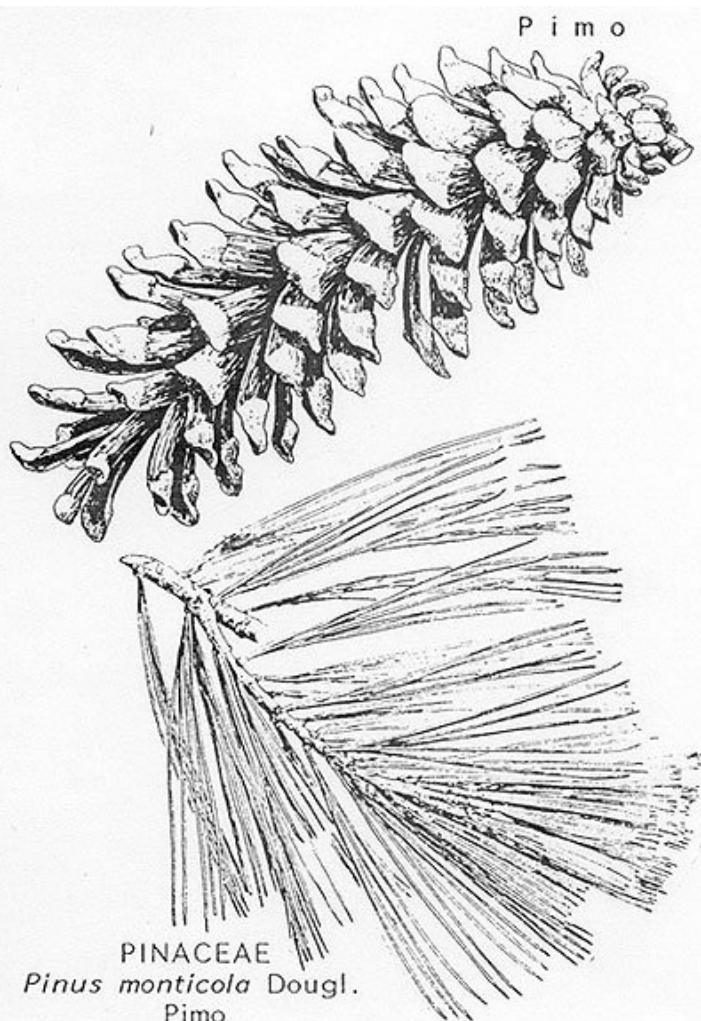

Pipo	Syal h.t.		
	Phma h.t.		
Psmc	Caru h.t.	Caru	
		Aruv	
	Phma h.t.	Phma	
		Smst	
Abgr	Phma h.t.	Phma 3	
		Cooc	
	Libo h.t.	Libo 1	
		Xete 1	
	Asca h.t.	Asca 2	
		Tabr	
		Mefe 1	
	Setr h.t.		
		Phma 4	
		Clun 3	
Clun h.t.		Tabr	
		Mefe 1	
		Xete 2	
		Vagl 1	
	Cooc		
Thp		Clun 4	
	Clun h.t.		Tabr 2
			Mefe 5
			Xete 4
			Xete 4
	Asca h.t.		Asca 3
			Tabr 5
			Mefe 6
	Gydr h.t.		4
	Adpe h.t.		3
Atfi h.t.		Adpe 2	
		Atfi 3	
		Atfi 3	
Opho h.t.		4	
Tshe		Clun 6	
	Clun h.t.		Arnu 8
			Mefe 8
			Xete 8
			Xete 8
	Asca h.t.		Asca 6
			Arnu 7
		Mefe 7	
Gydr h.t.		7	
Tsmc	Clun h.t.	Mefe 6	
		Xete 6	
	Mefe h.t.	Xete 3	
		Luh 2	
	Stam h.t.	Mefe 5	
	Luh 1		
Xete h.t.	Vagl 5		
	Luh 1		
Abia	Clun h.t.	Clun	
		Mefe 2	
		Xete 3	
	Mefe h.t.	Cooc 1	
		Xete 2	
		Vasc	
		Luh 1	
	Stam h.t.	Mefe 1	
		Lica	
	Caca h.t.	Caca	
Vaca			
Legl			
Xete h.t.	Cooc 1		
	Vagl 2		
	Vasc		
	Luh		
Pico	Vasc h.t.		
	Xete c.t.		
	Vaca c.t.		

P i m o
PINACEAE
Pinus monticola Dougl.
Pimo

western white pine

FORM: Tree, up to 70m (230ft) tall; symmetrical crown with slender, drooping branches; well-marked nodal branching.

IDAHO CHAMPION: 1992. 79in dbh; 247in circum; 229 ft. tall; 6ft crown=482pts; Floodwood Creek, Clearwater Co., ID.

BARK: Very thin at first, grey and smooth, with resin blisters on young trees (similar to *Abies grandis* and *Pseudotsuga menziesii*, becoming finely checked into small, dark grey squares.

LEAVES: Needles in bundles of 5. 5-10cm (2-4in) long, blue-green, slender and flexible, tip blunt.

CONES: Narrow and curved, 12-38cm (5-15in) long, thin unarmed scales; mature mid-Aug. of second year; seed shed Aug.-Sept.

ENEMIES: Diseases: White pine blister rust, *Armillaria* species, *Poria subacida*, *Fomes pini*, *Phaeolus (Polyporus) schweinitzii*, *Phellinus (Poria) weirii*, *Fomes annosus*, *Polyporus anceps*, *Verticicladiella* species (blackstain), dwarf mistletoe, and *Atropellis* canker; Insects: mountain pine beetle; Fire: very susceptible.